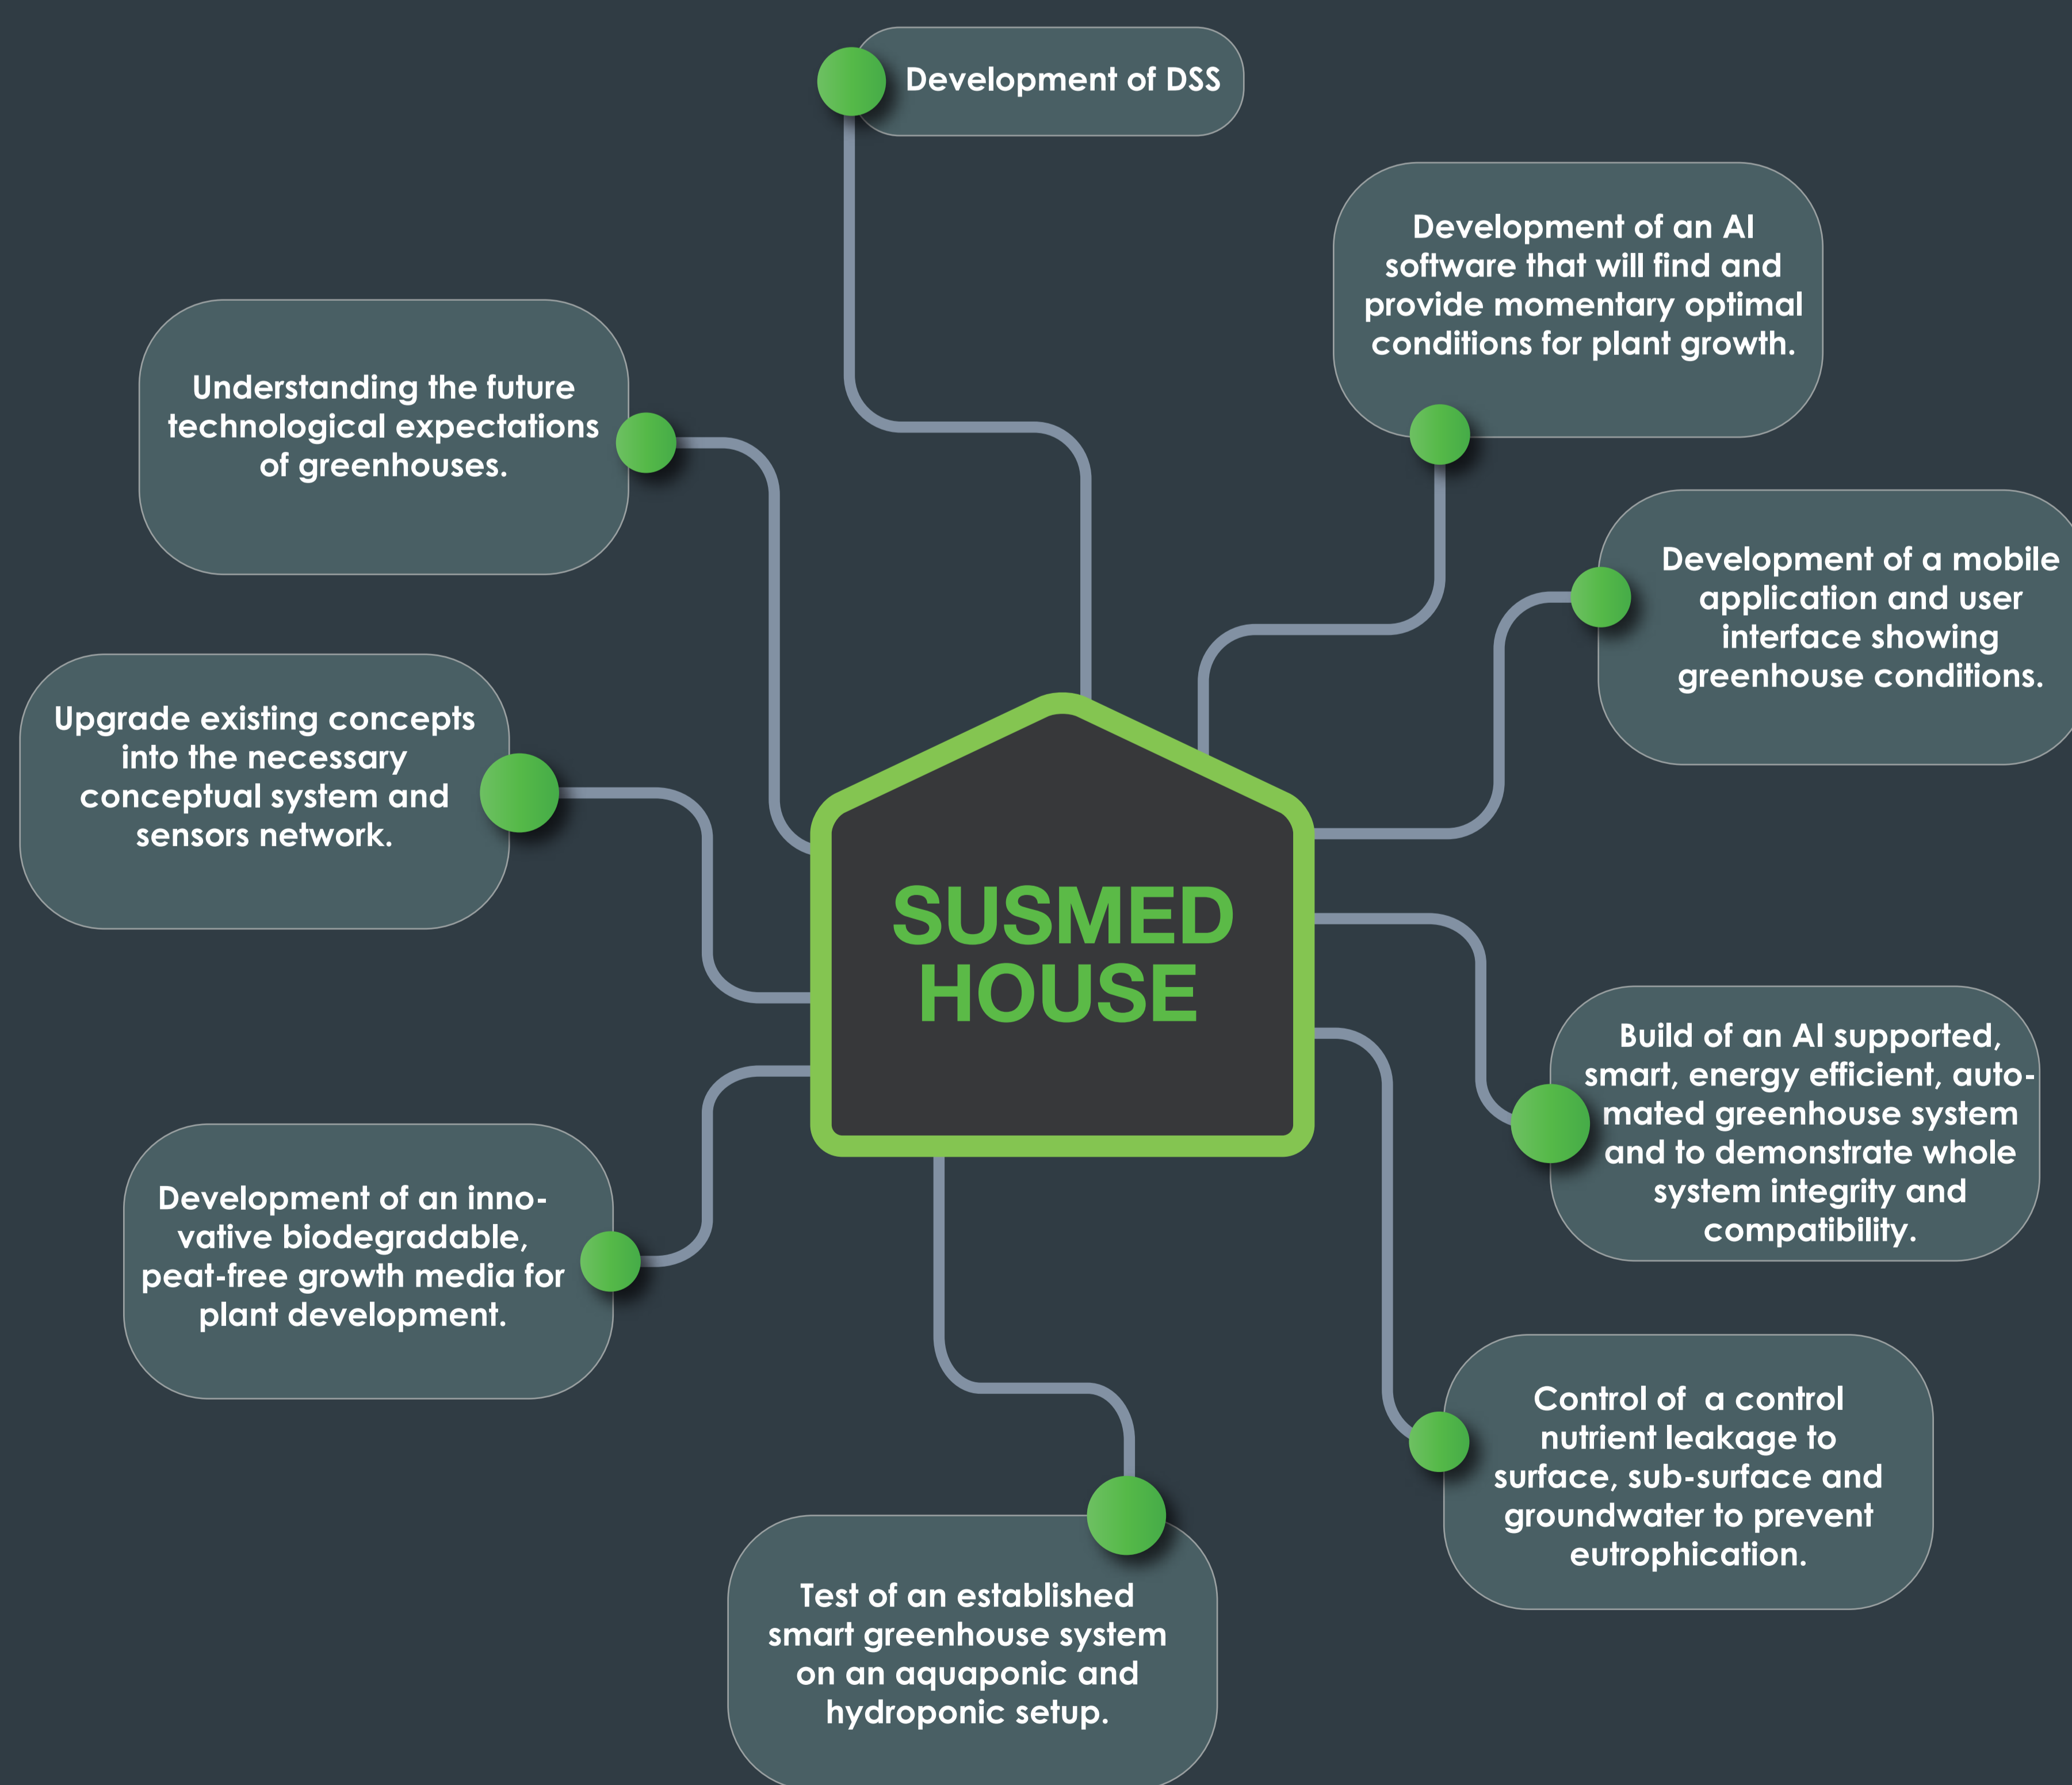

SUSMEDHOUSE

Sustainability and Competitiveness of Mediterranean Greenhouse and Intensive Horticulture.

Creating Future Greenhouse

Project Overview

A Euro-Mediterranean cooperation. Efficient, Eco-Friendly, Sustainable Mediterranean Greenhouse Integrated with Artificial Intelligence, Hi-Tech Automation and Control System

Project Results

Project Diagram

Horizon 2020 European Union funding for Research & Innovation

SUSMEDHOUSE

This Project has received funding from the European Union's Partnership for Research and Innovation in the Mediterranean Area (PRIMA) Programme under Agreement number: [1917] [SUSMEDHOUSE] [Call 2019 Section 1 Farming IA]